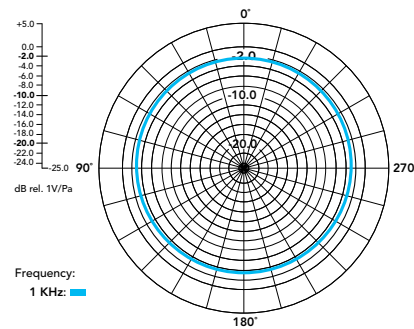

WORKS WITH RØDE
SERIES IV WIRELESS
RECEIVERS

FREE RØDE VIDEO
& AUDIO APPS

ACOUSTIC & ELECTRICAL SPECIFICATIONS

Acoustic Principle:	Pre-polarised pressure transducer
Polar Pattern:	Omnidirectional
Frequency Range:	50Hz – 20kHz
Maximum SPL (Mic):	100 dB SPL (1kHz @ 1m)
Maximum Input Level (3.5mm):	-20dBV
Microphone Preamp Gain:	20dB
Equivalent Noise Level:	22dBA (A-weighted)
Bit Depth:	24-bit
Sample Rate:	48 kHz
Power Requirements:	In-built rechargeable lithium-ion battery charged via USB 5V, 0.3A
Operating Time:	Up to 7 hours
Analog Inputs:	3.5mm TRS (lavalier microphone input)
Transmission Range:	200m (line-of-sight)
Connectivity:	USB-C
Operating System Requirements:	macOS 10.11 and above Windows 10 and above iOS 14 Android 11

RØDE

MECHANICAL SPECIFICATIONS

Weight (grams):	30
Dimensions (millimetres):	Length: 44 Width: 45.3 Height: 18.3
Included Accessories:	2 x Furry Windshields 1 x SC22, 30cm USB-C to USB-C cable
RØDE Software Compatibility:	RØDE Central RØDE Connect RØDE Reporter RØDE Capture

WHATS IN THE BOX

Wireless GO II Transmitter (TX)

Furry Windshields

SC22

DIMENSIONS

POLAR PATTERN

FREQUENCY RESPONSE