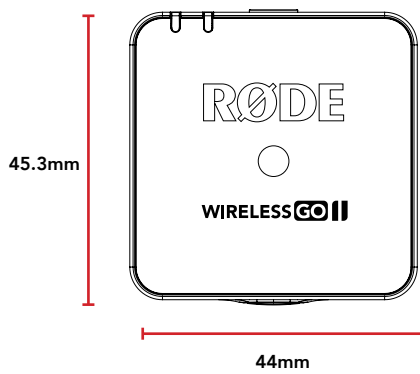

WORKS WITH RØDE
SERIES IV WIRELESS
RECEIVERS

FREE RØDE VIDEO
& AUDIO APPS

ACOUSTIC & ELECTRICAL SPECIFICATIONS

Acoustic Principle:	Pre-polarised pressure transducer
Polar Pattern:	Omnidirectional
Frequency Range:	50Hz – 20kHz
Maximum SPL (Mic):	100 dB SPL (1kHz @ 1m)
Maximum Input Level (3.5mm):	-20dBV
Microphone Preamp Gain:	20dB
Equivalent Noise Level:	22dBA (A-weighted)
Bit Depth:	24-bit
Sample Rate:	48 kHz
Power Requirements:	In-built rechargeable lithium-ion battery charged via USB 5V, 0.3A
Operating Time:	Up to 7 hours
Analog Inputs:	3.5mm TRS (lavalier microphone input)
Transmission Range:	200m (line-of-sight)
Connectivity:	USB-C
Operating System Requirements:	macOS 10.11 and above Windows 10 and above iOS 14 Android 11

RØDE

MECHANICAL SPECIFICATIONS

Weight (grams):	30
Dimensions (millimetres):	Length: 44 Width: 45.3 Height: 18.3
Included Accessories:	2 x Furry Windshields 1 x SC22, 30cm USB-C to USB-C cable
RØDE Software Compatibility:	RØDE Central RØDE Connect RØDE Reporter RØDE Capture

WHATS IN THE BOX

Wireless GO II Transmitter (TX)

Furry Windshields

SC22

DIMENSIONS

POLAR PATTERN

FREQUENCY RESPONSE