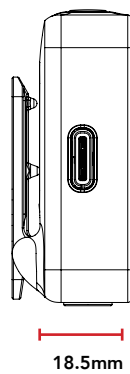

RØDE

MECHANICAL SPECIFICATIONS

Weight (grams):	30
Dimensions (millimetres):	Length: 44 Width: 45.3 Height: 18.3
Included Accessories:	2 x Furry Windshields 1 x SC22, 30cm USB-C to USB-C cable
RØDE Software Compatibility:	RØDE Central RØDE Connect RØDE Reporter RØDE Capture

WHATS IN THE BOX

Wireless GO II Transmitter (TX)

Furry Windshields

SC22

DIMENSIONS

POLAR PATTERN

FREQUENCY RESPONSE